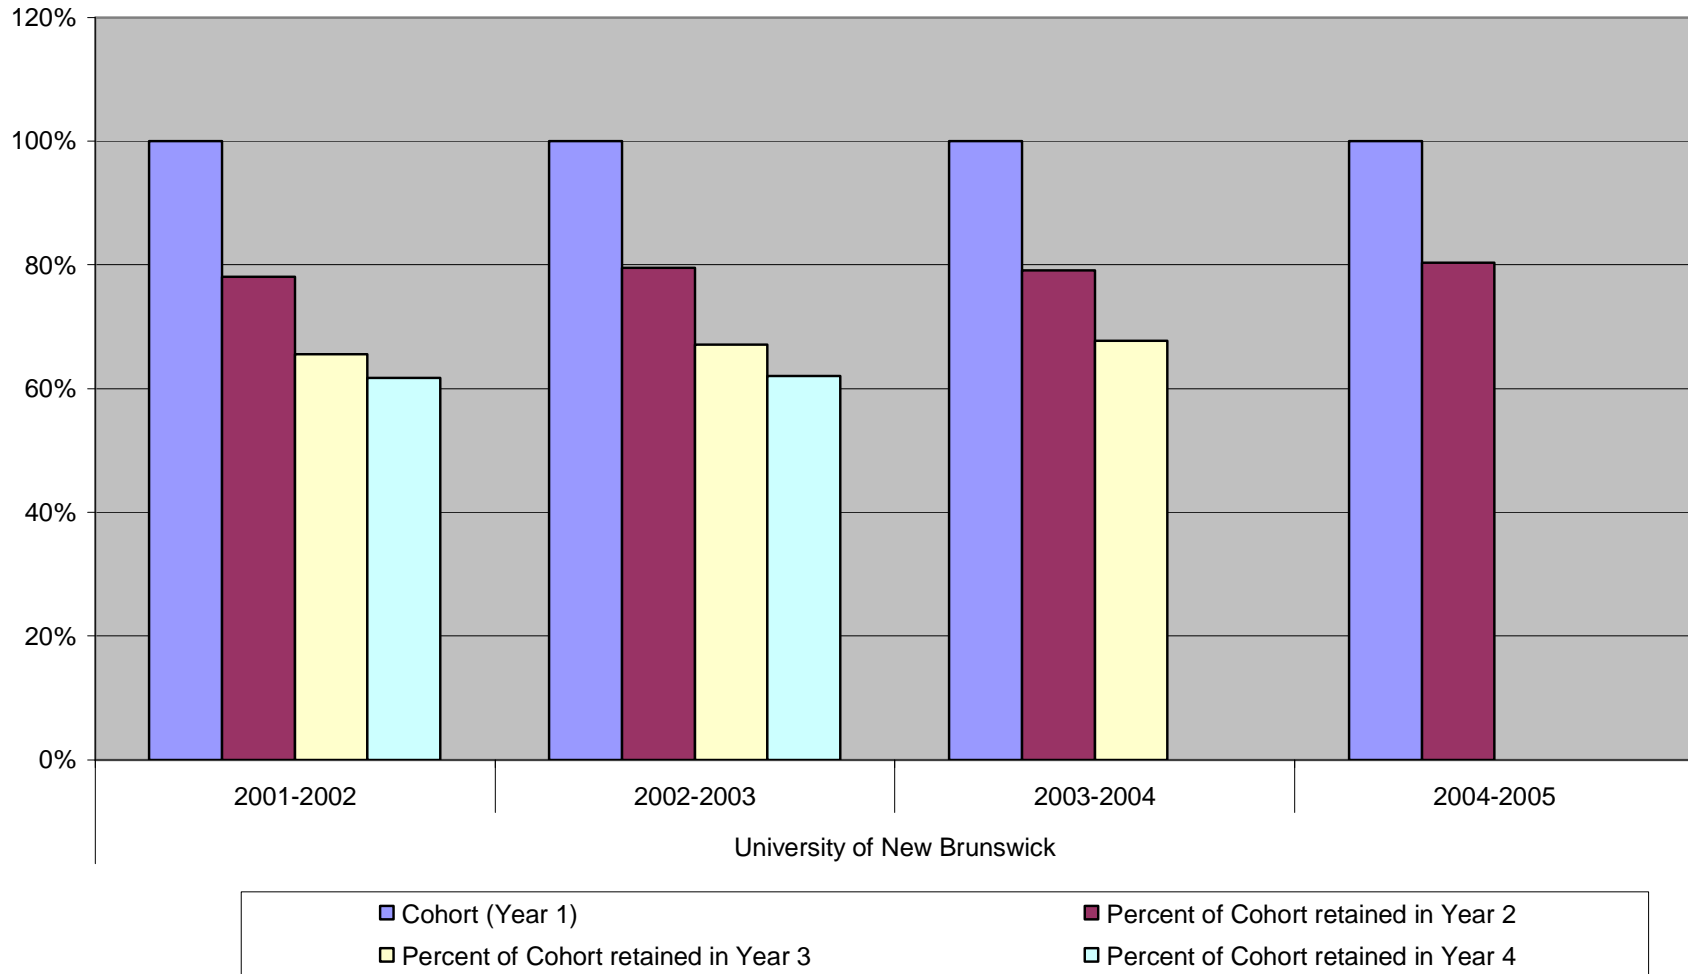

University of New Brunswick - Retention of Students Direct from High School

This graph shows how many of the students who arrived at this university, direct from high school, were still at this same university in succeeding years. Most of the programs could lead to graduation in four years, a few require five, some students will take longer. If a student transferred to another New Brunswick University, he or she have not been tracked. This means that the retention rate is actually better than shown.